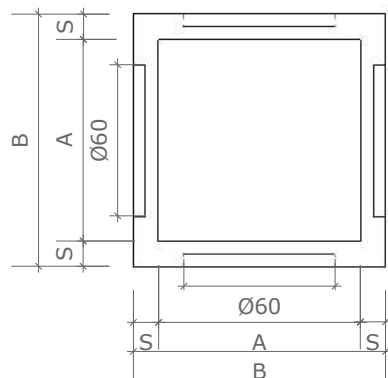

CAMERETTA 80X80 INTERNA

| Elemento | A-A | B-B | H | S | Peso |
|----------|-------|---------|----|----|------|
| | cm | cm | cm | cm | kg |
| Fondo | 80x80 | 100x100 | 80 | 10 | 850 |
| Anello | 80x80 | 100x100 | 80 | 10 | 750 |
| Anello | 80x80 | 100x100 | 40 | 10 | 380 |
| Soletta | - | 100x100 | 15 | - | 300 |